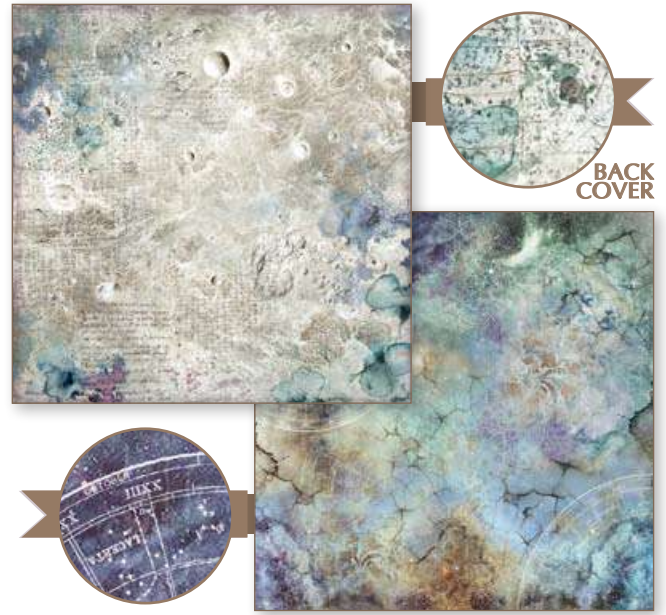

COSMOS

cm 30,5x30,5 - 12x12 inch  
190 gr - Acid free

10 SHEETS + 2 BACK COVER

Scrapbooking Pad

SBBL56

In confezione appendibile  
Hanging packaging

BACK COVER

BACK COVER