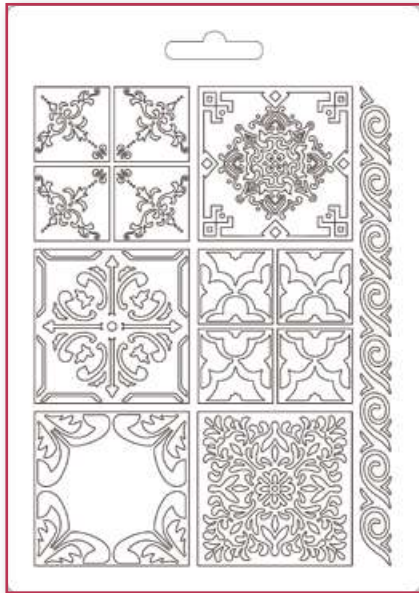

BACK  
COVER

BACK  
COVER

Moulds

K3PTA5

cm 14,8x21 (A5)

In confezione appendibile  
Hanging packaging

K3PTA523

Maxi Moulds