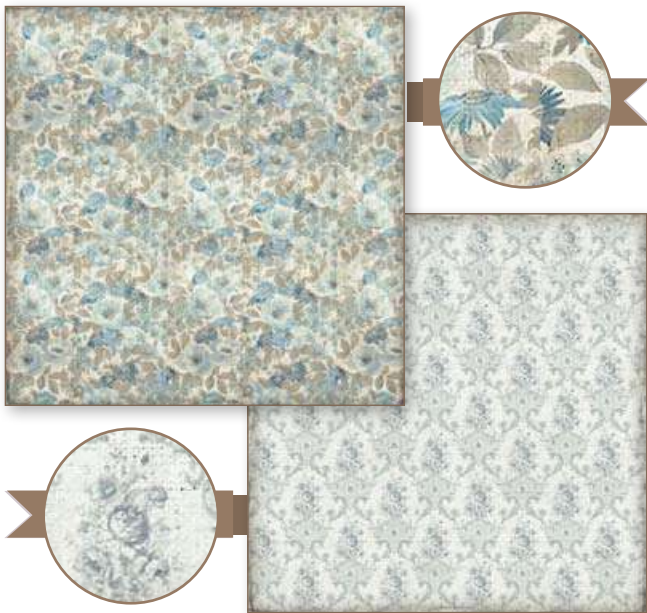

SBBXL03

BACK COVER

GRAND HOTEL

cm 30,5x30,5 - 12x12 inch  
190 gr - Acid free

10 SHEETS + 2 BACK COVER

Scrapbooking Pad

**SBBL57** In confezione appendibile  
Hanging packaging

BACK COVER