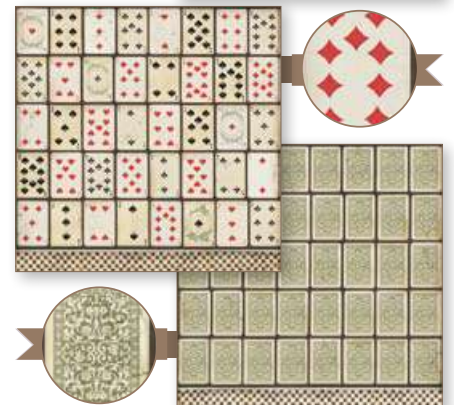

# Alice

BACK COVER

BACK COVER

Mini Scrapbooking Pad

20,3x20,3 cm

8x8 inch

190 gr - Acid free

10 SHEETS + 2 BACK COVER