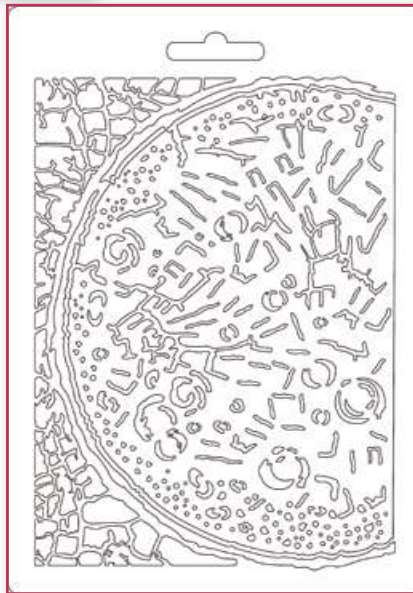

Moulds

K3PTA5

cm 14,8x21 (A5)

In confezione appendibile
Hanging packaging

K3PTA518