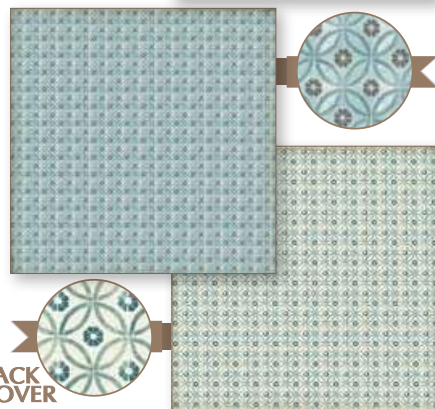

Mini Scrapbooking Pad

20,3x20,3 cm

8x8 inch

190 gr - Acid free

10 SHEETS + 2 BACK COVER

NEW
SIZE

Azulejos
de Sueño

SBBS04

ACID FREE

In confezione
appendibile/
Hanging
packaging

ITA Questa linea Stamperia Classic è stata ampliata per includere stencils e stampi.

ENG This Stamperia Classic line has been extended to include Stencils and Moulds.

BACK
COVER

BACK
COVER